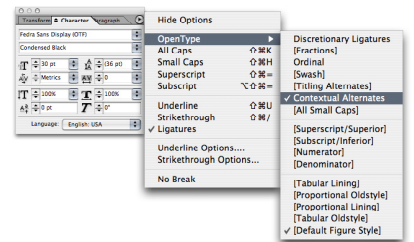

(012-345-789) H-H-H  
 (012-345-789) H-H-H

**CASE SENSITIVE FORMS (CASE)**

When caps are applied from within an application (not when text is typed in caps) appropriate case-sensitive forms are automatically applied. Regular brackets, paranthesis, dashes, and the hyphen are replaced with their capital forms.

1st Place 3rd Price  
 1st Place 3rd Price

**ORDINALS (ORDN)**

Default glyphs are replaced with their predesigned ordinals.

B THE KIDD L'AMOUR DES A...  
 B THE KIDD L'AMOUR DES ANGES

**CONTEXTUAL ALTERNATES (CALT)**