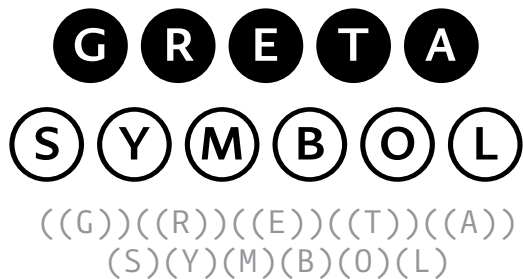

[greta] (symbol)

<1><<2>>

(1) = ①

(250) = 250

((250)) = 250

[A] = □

[ABC] = ABC

[[ABC]] = ABC

((ABC)) = ABC

<A> = ◇

<<ABC>> = ABC

OpenType features

Use the power of OpenType substitutions when accessing Greta Symbol glyphs. The automatic substitutions are intuitive — type (A) for an A enclosed in a circle, [A] for an A in a square, <A> for an A in a diamond, Double the brackets or parenthesis for the filled form of circle or square. Or type the plain text 'plane', 'laptop' or 'cocktail' to get the appropriate picture. Enjoy exploring the substitutions yourself, or use the chart on the next page.